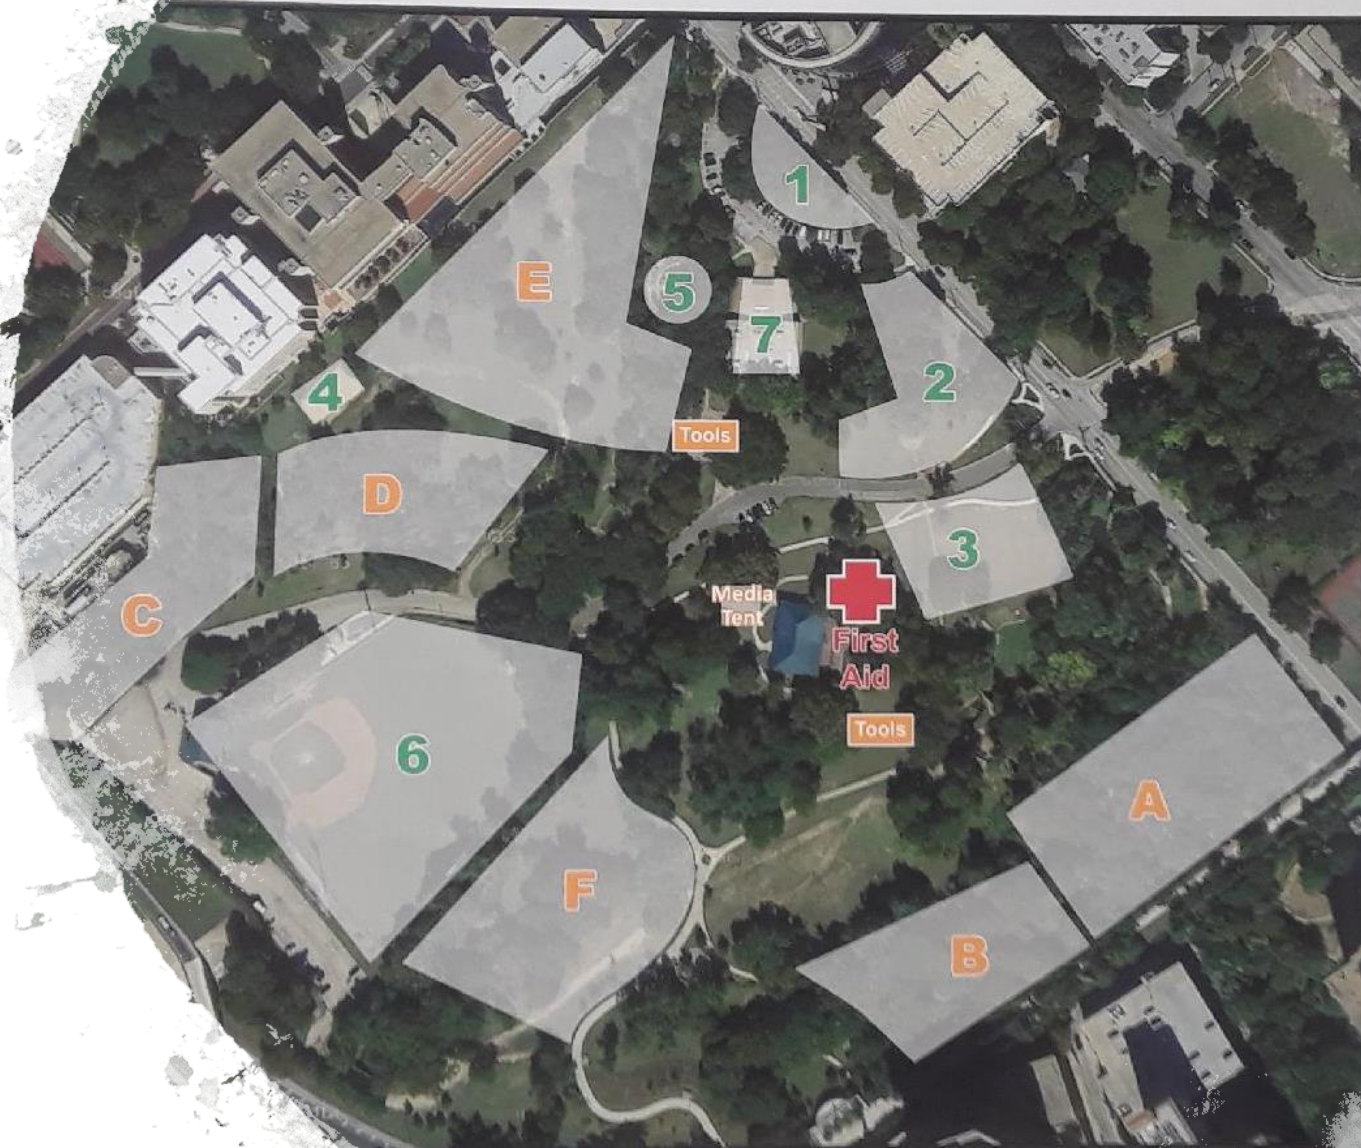

ROSEWOOD
MANSION ON TURTLE CREEK®
DALLAS

Southwest®

ARCHON ROUNDUP

Zones 1-3:

Spread mulch around tree wells, tree grove and bushes

Zone 4:

Regrade and level sand in volleyball court; install new volleyball net

Zone 5:

Pruning and planting in the Iris Garden

Zone 6:

Baseball field prep; Paint dugouts

Zone 7:

Special Projects in the Recreation Center

Zones A-F:

Move underbrush, debris and...

3505
N PARK RECREATION CENTER

DIETARY

Volunteer

D

5

Boys

Reverchon Park

3505 Maple
Est. 1915